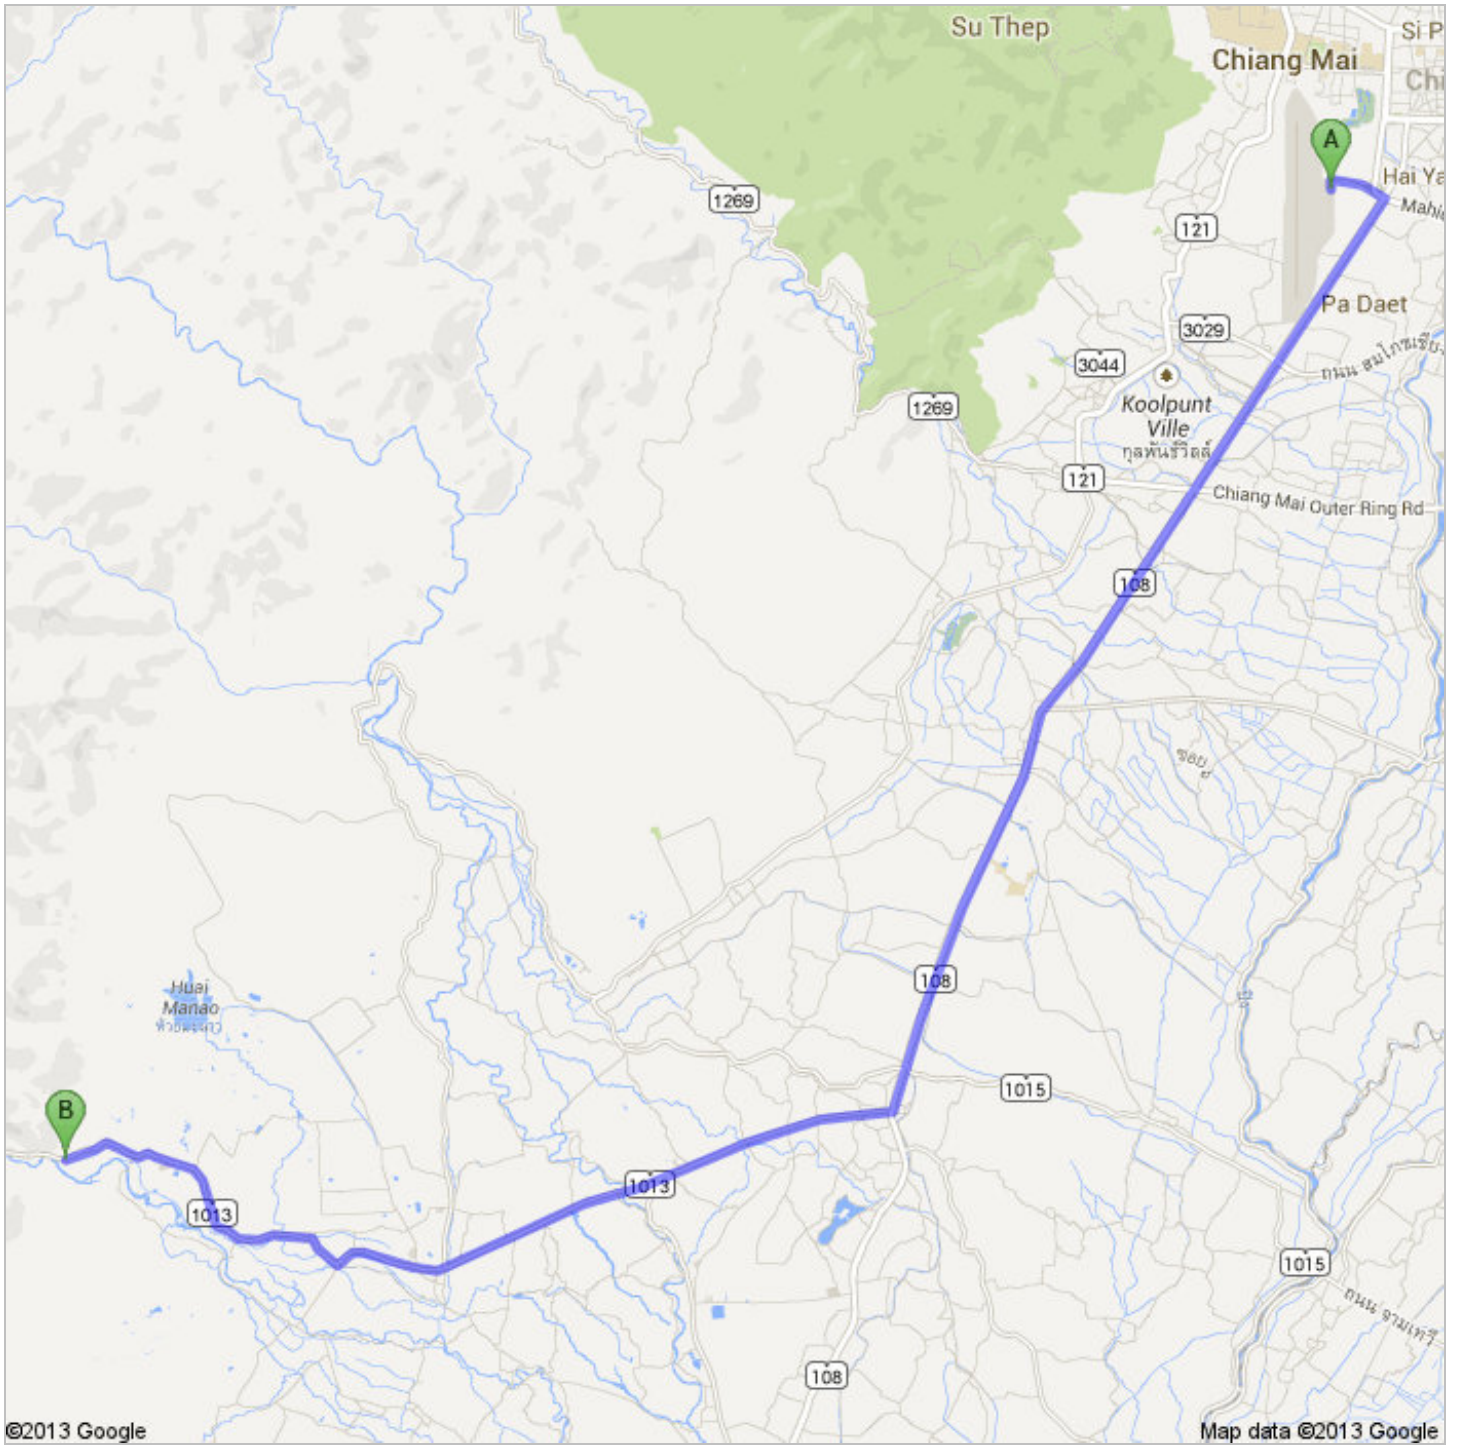

Directions to Swiss Ticino Guesthouse & Restaurant
194 Moo 1 - Pangtoem, T. Bankat - A. Mae Wang, Chiang Mai, 50360
36.2 km – about 41 mins

A **Chiang Mai International Airport**
Unit 125 Airport Business Park, 90 Mahidol Suthep rd, Muang, Chiang Mai 50100

1. Head **north** go 1.0 km
total 1.0 km
Partial restricted usage road
About 2 mins

 2. Turn right onto **พหลโยธิน/Route 1141** go 210 m
total 1.2 km

 3. Turn right onto **Route 108** go 18.4 km
total 19.6 km
About 19 mins

 4. Turn right onto **Route 1013** go 16.5 km
total 36.2 km
Destination will be on the left
About 19 mins

B **Swiss Ticino Guesthouse & Restaurant**
194 Moo 1 - Pangtoem, T. Bankat - A. Mae Wang, Chiang Mai, 50360

These directions are for planning purposes only. You may find that construction projects, traffic, weather, or other events may cause conditions to differ from the map results, and you should plan your route accordingly. You must obey all signs or notices regarding your route.